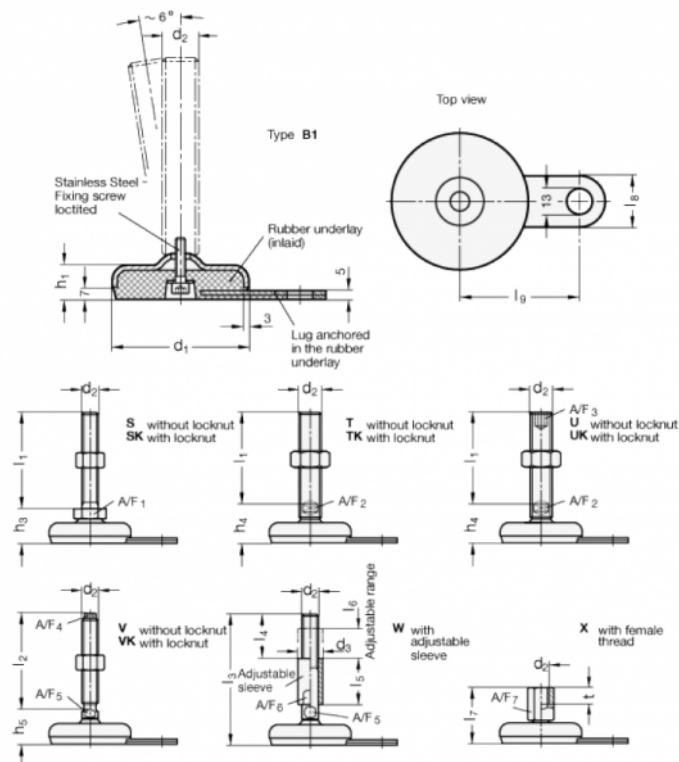

Article number: 2033100M24227B1W

Description: E+G levelling foot
GN 33-100-M24-227-B1-W, Stainless steel

Note: W With adjustable sleeve , Hygienic Version, Wrench flat at the bottom

Measures

A/F5 = 20	I5 = 67
A/F6 = 30	I6 = 42
d1 = 100	I8 = 30
d2 = M24	I9 = 80
d3 = 35	
h1 = 21	
h2 = 67	
I3 = 227	